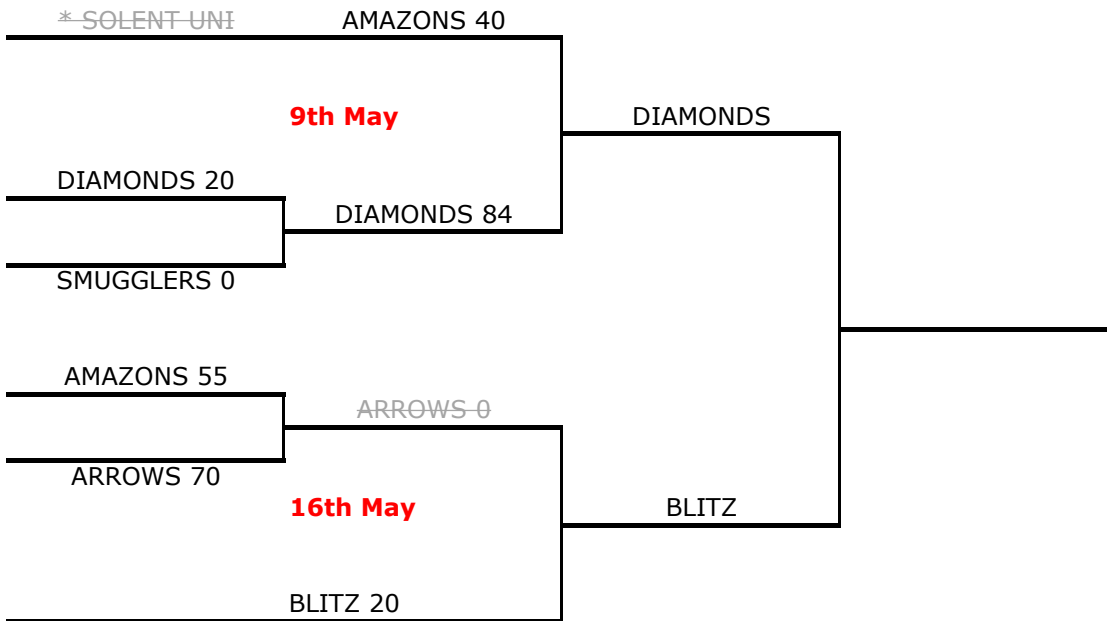

LADIES CUP

* Solent Uni have been withdrawn from the cup on 2nd May 2010
They have been replaced by Amazons in the semi-final